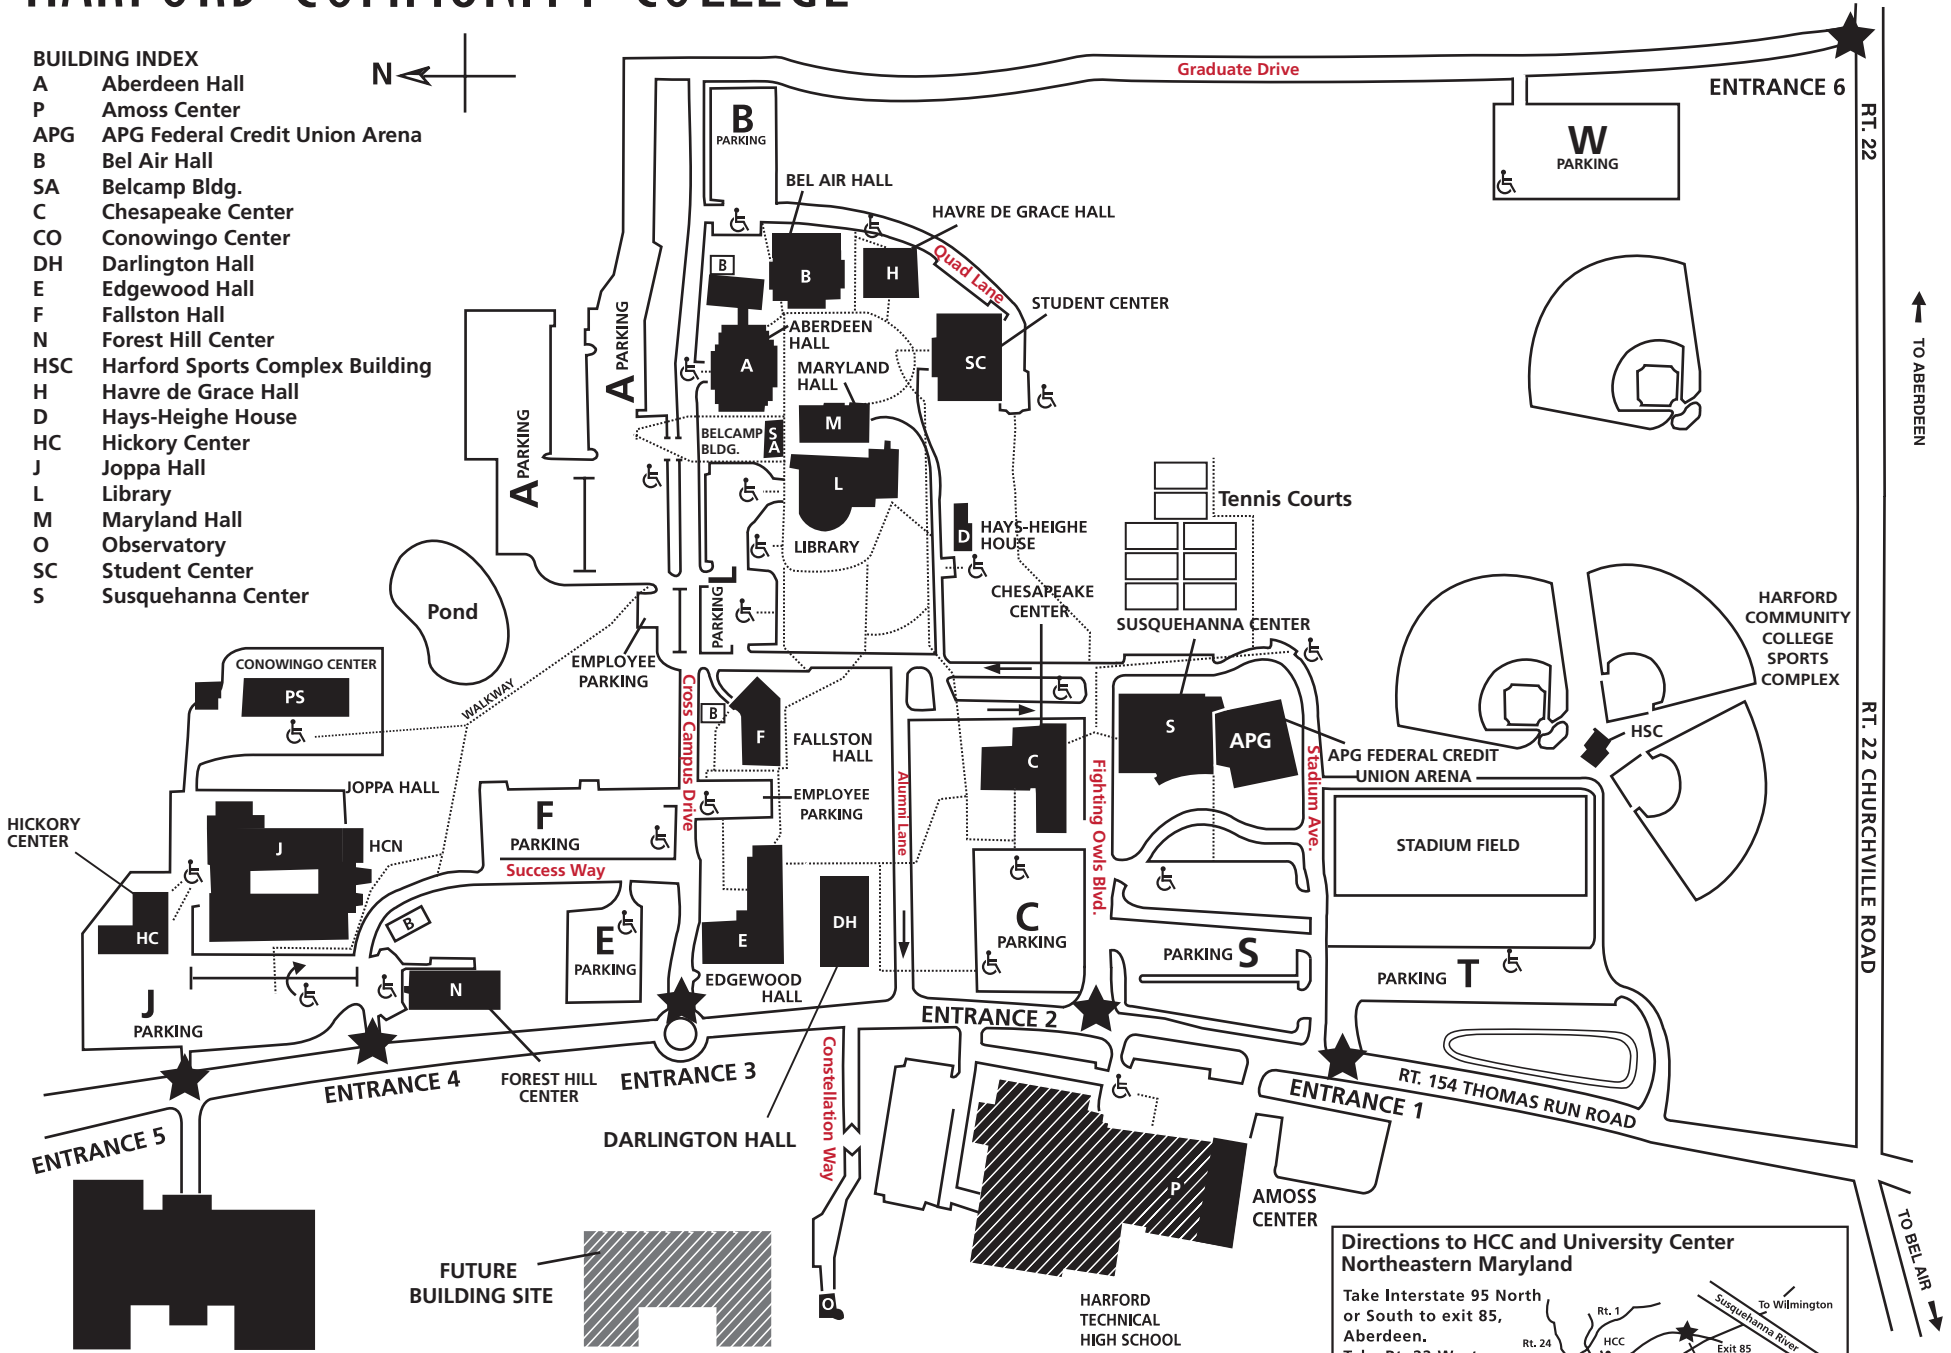

## BUILDING INDEX

- A Aberdeen Hall
- P Amoss Center
- APG APG Federal Credit Union Arena
- B Bel Air Hall
- SA Belcamp Bldg.
- C Chesapeake Center
- CO Conowingo Center
- DH Darlington Hall
- E Edgewood Hall
- F Fallston Hall
- N Forest Hill Center
- HSC Harford Sports Complex Building
- H Havre de Grace Hall
- D Hays-Heighe House
- HC Hickory Center
- J Joppa Hall
- L Library
- M Maryland Hall
- O Observatory
- SC Student Center
- S Susquehanna Center

Public Transportation Stop

Main Entrances

Parking in reserved spaces will result in a fine (\$50 – \$150).

### Directions to HCC and University Center Northeastern Maryland

Take Interstate 95 North or South to exit 85, Aberdeen. Take Rt. 22 West.

The University Center is on the left 200 yards beyond the interchange.

To proceed to HCC, continue traveling west on Rt. 22 toward Churchville for approximately 6 miles to the traffic light at Thomas Run Road. Turn right on Thomas Run Road. The College campus is on the right.