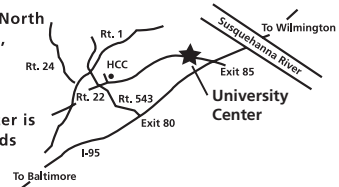

Public Transportation Stop

Main Entrances

Parking in reserved spaces will result in a fine (\$50 – \$150).

### Directions to HCC and University Center Northeastern Maryland

Take Interstate 95 North or South to exit 85, Aberdeen. Take Rt. 22 West.

The University Center is on the left 200 yards beyond the interchange.

To proceed to HCC, continue traveling west on Rt. 22 toward Churchville for approximately 6 miles to the traffic light at Thomas Run Road. Turn right on Thomas Run Road. The College campus is on the right.