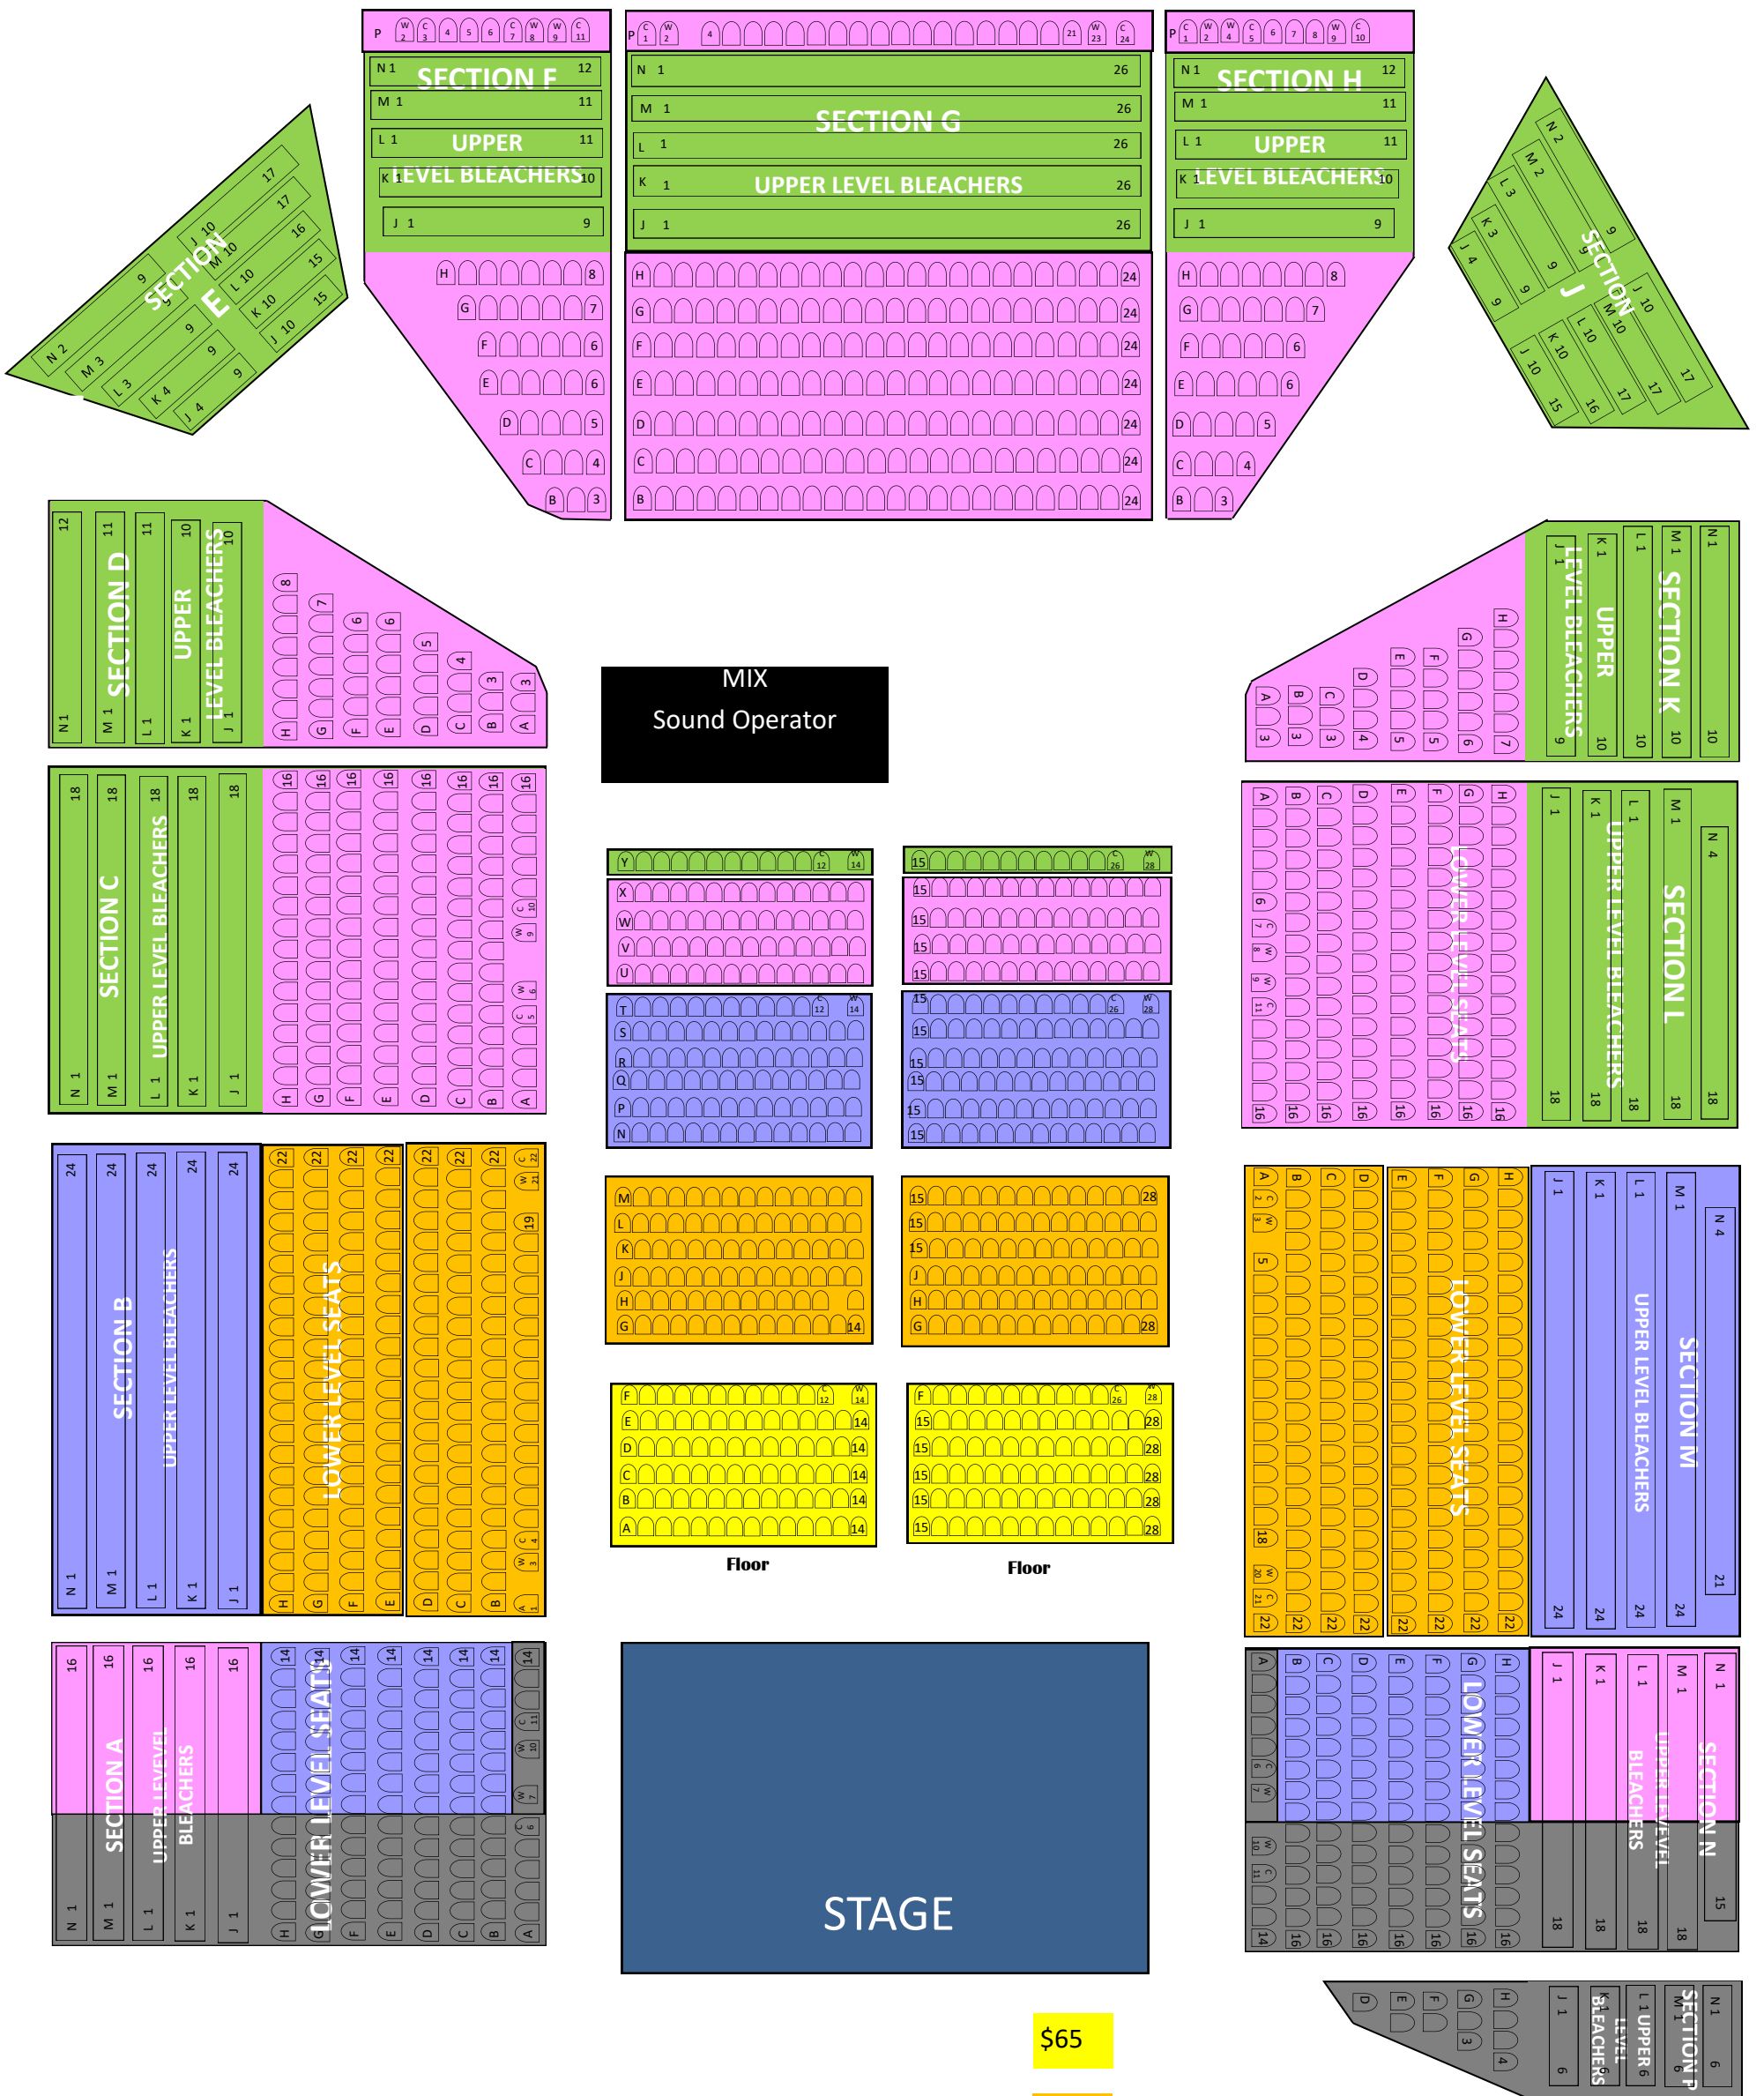

**APG FEDERAL CREDIT UNION ARENA AT
HARFORD COMMUNITY COLLEGE
SCOTTY MCCREERY
October 6, 2018**

ACCESSIBLE SEATING

Wheelchair Seating is available in Lower A, Lower B, Lower C, Lower L, Lower M, Lower N, Upper F, Upper G, Upper H and Floor Rows H, T and Y.

W - ADA Wheelchair Space. There is no seat in this location. This seat type is reserved for those requiring a wheelchair.

C - ADA Companion Seat. This seat is available to the companion of the patron purchasing adjacent wheelchair space.

- \$65
- \$45
- \$35
- \$30
- \$25